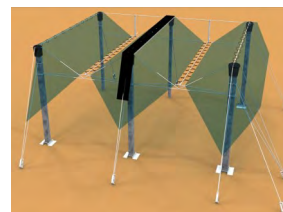

Anti-Rain system consists of a tensile structure made of concrete posts that are connected to each other by wires and cables and kept under tension by the anchorages (anchors or cement plates) installed in the ground.

The cover consists of an anti-rain film and, if needed, an anti-hail net, which are simultaneously opened to protect the plants against adverse weather conditions.