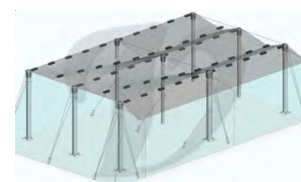

Above this structure, a net fully covers the rows of fruit plants. The net is fixed film by film and is slightly larger than the rows, until achieving an inclined position aimed to confer the right amount of elasticity to bear stress from hail. Furthermore, between one film and the other, small openings allow hail stones to flow out.

SHADING SYSTEM

SIKURO SOLE PLUS system has a max. height of 5 m above the ground and can protect all orchards cultivated with V-shape, vase or for tall plants, plant nurseries and full plant structures. Structure is built with P.R.C. posts set at a max. distance of 8 m, connected lengthwise and transversally with wires and cables anchored to the ground all along the perimeter, ensuring safety and stability.

ORCHARDS

The structure of each system depends on the customer's type of cultivation. The type of plantation can now be summarized into five categories (Spindel, Superspindel, V-shaped, Y-shaped, Vase and Pergola), which are the most technologically advanced international standard structures that ensure quality production standards.