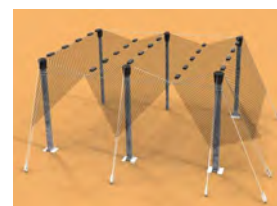

By choosing a Valente system, you invest in success.

ANTI-RAIN SYSTEM

Anti-Rain system consists of a tensile structure made of concrete posts that are connected to each other by wires and cables and kept under tension by the anchorages (anchors or cement plates) installed in the ground.

The cover consists of an anti-rain film and, if needed, an anti-hail net, which are simultaneously opened to protect the plants against adverse weather conditions.

ANTI-HAIL SYSTEM

Anti-Hail system consist of a tensile structure made of concrete posts that are connected to each other by wires and cables and kept under tension by the anchorages (anchors or cement plates) installed in the ground.

Above this structure, a net fully covers the rows of fruit plants. The net is fixed film by film and is slightly larger than the rows, until achieving an inclined position aimed to confer the right amount of elasticity to bear stress from hail. Furthermore, between one film and the other, small openings allow hail stones to flow out.